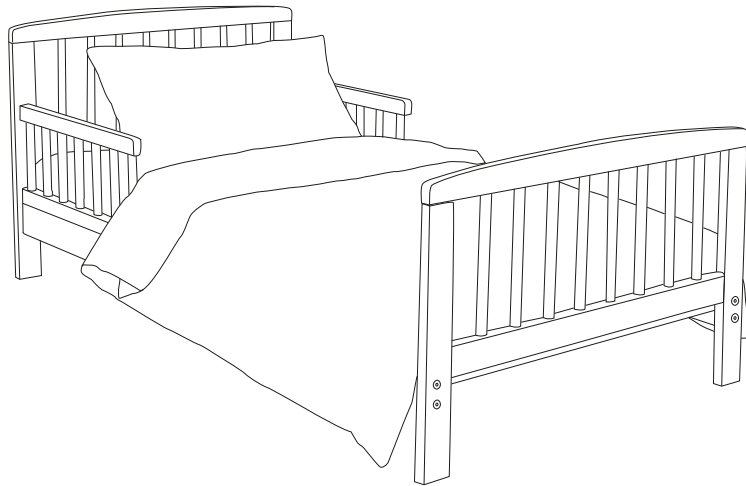

KINDER®
Valley

7pc Toddler Bed Bundle

ADULT ASSEMBLY REQUIRED

IMPORTANT, RETAIN FOR FUTURE
REFERENCE: READ CAREFULLY

Dimensions(cm): (L)138cm x (W)76cm x (H)59cm*
Includes Toddler Bed, Mattress, Fitted Sheet,
Duvet, Duvet Cover, Pillow and Pillowcase

TODDLER BED

The Kinder Valley toddler bed is a perfect choice for children who've outgrown their cot and now need something a little bigger. Specially designed to keep your little one safe and snug, the bed sits low to the ground to make it easy to get in and out while side support rails prevent falls.

For assembly and warning instructions, please see separate leaflet.

FITTED SHEET

Combining the luxury, comfort and softness of cotton, with the easy care qualities of polyester that requires a minimum of ironing, this fitted sheet offers comfort with an elasticated edge for your convenience.

MATTRESS

This hypo-allergenic cool flow mattress core material uses a high density polyester insert, for a comfortable night's sleep. The water resistant cover is made from polypropylene, which is breathable and hypo-allergenic - to offer protection against dust mites, which can aid the cause of eczema and asthma. The insert has amazing heat dissipation from the body to minimise sweating and to create a comfortable sleep for your baby. The zipped cover can be removed and machine washed to keep that long lasting freshness.